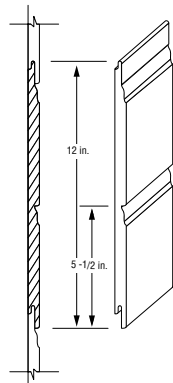

Sure Lock Six Cottage Lap
7/8 in. Groove
1/2 in. Lap Siding
14.67 sq. ft. coverage/piece