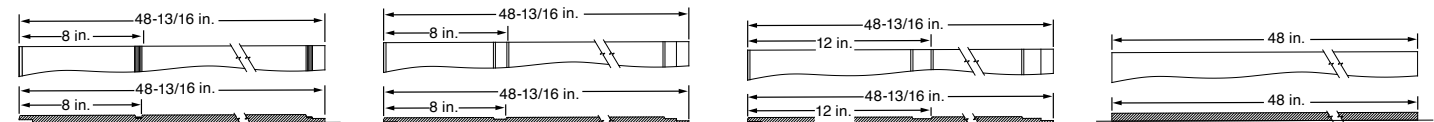

PANEL SIDING (4 ft. x 8 ft. PANELS) & SOFFIT (16 in. x 16 ft.)

1/2 in. Old Mill® 808 Striated Groove
7/16 in. 3/8 in. Groove
7/16 in. Sturdy Panel
32 sq. ft. coverage/piece

7/16 in. Old Mill®
8 in. O.C. Channel Groove - 3/4 in. Groove
(also available in 4 ft. x 7 ft. and 4 ft. x 9 ft. panels)
32 sq. ft. coverage/piece

7/16 in. Old Mill®
12 in. Reverse Board and Batten -
1-3/16 in. Groove
32 sq. ft. coverage/piece

7/16 in. Old Mill® Square Edge
7/16 in. Smooth Square Edge
32 sq. ft. coverage/piece