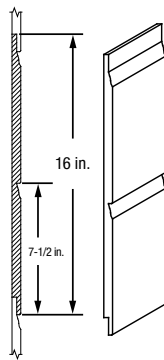

Bevel Edge  
7/16 in. Lap Siding

**SELF-ALIGNING LAP SIDING (16 ft. LENGTHS)**

8 in. - 9.33  
12 in. - 14.67  
sq. ft. coverage/piece

Self-Aligning  
1/2 in. Lap Siding

**SELF-ALIGNING COTTAGE LAP® SIDING (16 ft. LENGTHS)**

4 in. Cottage Lap  
7/8 in. Groove  
1/2 in. Lap Siding  
20 sq. ft. coverage/piece

5 in. Cottage Lap  
7/8 in. Groove  
1/2 in. Lap Siding  
20 sq. ft. coverage/piece

8 in. Cottage Lap  
7/8 in. Groove  
1/2 in. Lap Siding  
20 sq. ft. coverage/piece