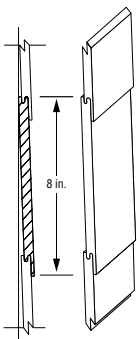

SURE LOCK™ LAP SIDING (16 ft. LENGTHS WITH CONCEALED NAILING SYSTEM)

8 in. Sure Lock
1/2 in. Lap Siding
9.33 sq. ft. coverage/piece