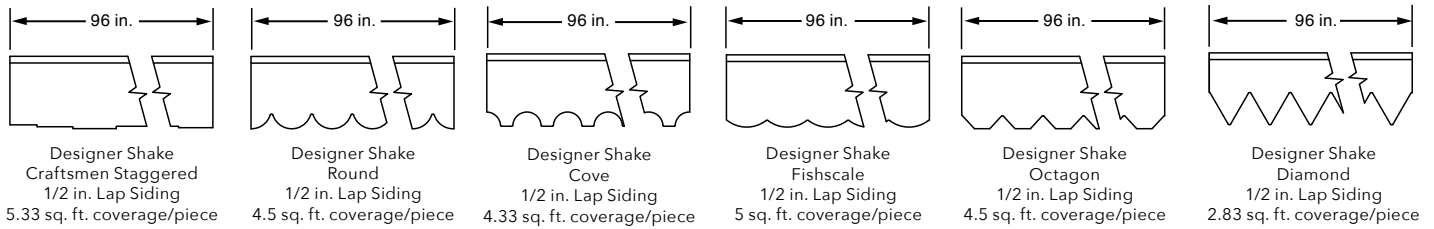

Tru Style. Manufactured by Collins, a family-owned business since 1855, TruWood® Siding and Trim is built for beauty, longevity and sustainability. This high-quality engineered wood product offers remarkable style and an enduring commitment to the environment. We're proud to offer products manufactured from residual wood fiber and use sustainable forestry practices certified by FSC®. Together, we're building a more beautiful world.

DESIGNER SHAKE® SIDING (8 ft. LENGTHS)