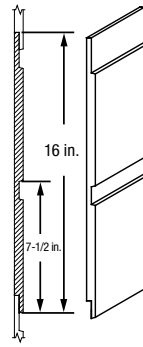

Bevel Edge  
7/16 in. Lap Siding

**SELF-ALIGNING LAP SIDING (16 ft. LENGTHS)**

8 in. - 9.33  
12 in. - 14.67  
sq. ft. coverage/piece

Self-Aligning  
1/2 in. Lap Siding

**SELF-ALIGNING COTTAGE LAP® SIDING (16 ft. LENGTHS)**

4 in. Cottage Lap  
7/8 in. Groove  
1/2 in. Lap Siding  
20 sq. ft. coverage/piece

5 in. Cottage Lap  
7/8 in. Groove  
1/2 in. Lap Siding  
20 sq. ft. coverage/piece

8 in. Cottage Lap  
7/8 in. Groove  
1/2 in. Lap Siding  
20 sq. ft. coverage/piece