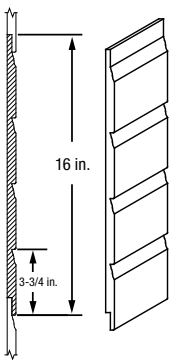

Self-Aligning Cedar Shake  
1/2 in. Lap Siding  
12.67 sq. ft. coverage/piece

**BEVEL EDGE LAP SIDING (16 ft. LENGTHS)**

6 in. - 6.67  
8 in. - 9.33  
9-1/2 in. - 11.33  
12 in. - 14.67  
sq. ft. coverage/piece

Bevel Edge  
7/16 in. Lap Siding

**SELF-ALIGNING LAP SIDING (16 ft. LENGTHS)**

8 in. - 9.33  
12 in. - 14.67  
sq. ft. coverage/piece

Self-Aligning  
1/2 in. Lap Siding

**SELF-ALIGNING COTTAGE LAP® SIDING (16 ft. LENGTHS)**

4 in. Cottage Lap  
7/8 in. Groove  
1/2 in. Lap Siding  
20 sq. ft. coverage/piece

5 in. Cottage Lap  
7/8 in. Groove  
1/2 in. Lap Siding  
20 sq. ft. coverage/piece

8 in. Cottage Lap  
7/8 in. Groove  
1/2 in. Lap Siding  
20 sq. ft. coverage/piece