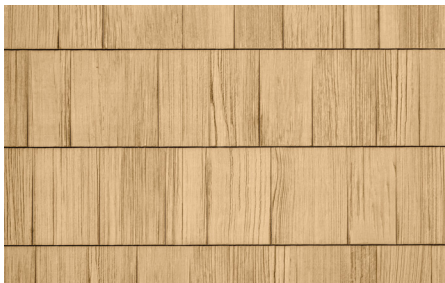

1/2 in. CEDAR SHAKE LAP SIDING