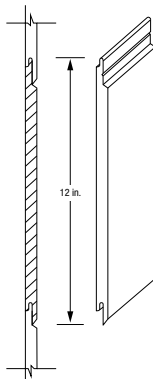

12 in. Sure Lock V-Rustic
3/8 in. Groove
1/2 in. Lap Siding
14.67 sq. ft. coverage/piece