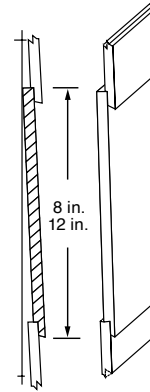

SELF-ALIGNING LAP SIDING (16 ft. LENGTHS)

8 in. - 9.33
12 in. - 14.67
sq. ft. coverage/piece

Self-Aligning
1/2 in. Lap Siding

SELF-ALIGNING COTTAGE LAP® SIDING (16 ft. LENGTHS)