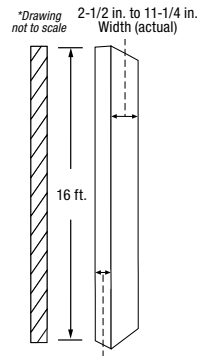

**SURE LOCK™ LAP SIDING (16 ft. LENGTHS WITH CONCEALED NAILING SYSTEM)**

8 in. Sure Lock  
1/2 in. Lap Siding  
9.33 sq. ft. coverage/piece

Sure Lock Six Cottage Lap  
7/8 in. Groove  
1/2 in. Lap Siding  
14.67 sq. ft. coverage/piece

12 in. Sure Lock V-Rustic  
3/8 in. Groove  
1/2 in. Lap Siding  
14.67 sq. ft. coverage/piece

**TRIM / FASCIA (16 ft. LENGTHS)**

**REVERSIBLE AND NON-REVERSIBLE TRIM**

3/4 in. & 1 in. Thickness (actual)