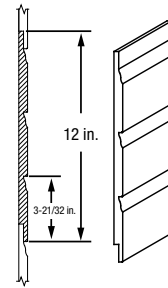

TwelveFour Cottage Lap
7/8 in. Groove
1/2 in. Lap Siding
14.67 sq. ft. coverage/piece