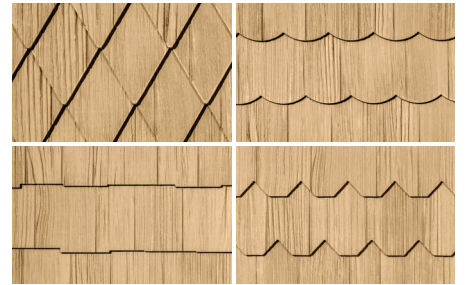

# THE TRUWOOD COLLECTION

1/2 in. COTTAGE LAP® SIDING

7/16 in. OLD MILL® PANEL SIDING

1/2 in. SELF-ALIGNING LAP SIDING

1/2 in. SURE LOCK™ LAP SIDING\*

1/2 in. CHANNEL RUSTIC™ LAP SIDING

1/2 in. DESIGNER SHAKE® LAP SIDING