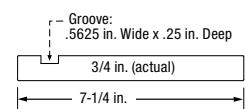

PLOWED FASCIA