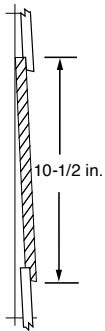

**PANEL SIDING (4 ft. x 8 ft. PANELS) & SOFFIT (16 in. x 16 ft.)**

1/2 in. Old Mill® 808 Striated Groove  
7/16 in. 3/8 in. Groove  
7/16 in. Sturdy Panel  
32 sq. ft. coverage/piece

7/16 in. Old Mill®  
8 in. O.C. Channel Groove - 3/4 in. Groove  
(also available in 4 ft. x 7 ft. and 4 ft. x 9 ft. panels)  
32 sq. ft. coverage/piece

7/16 in. Old Mill®  
12 in. Reverse Board and Batten -  
1-3/16 in. Groove  
32 sq. ft. coverage/piece

7/16 in. Old Mill® Square Edge  
7/16 in. Smooth Square Edge  
32 sq. ft. coverage/piece

**CEDAR SHAKE LAP SIDING (16 ft. LENGTHS)**