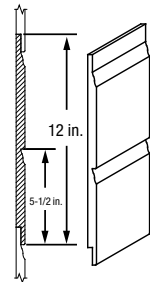

Bevel Edge  
7/16 in. Lap Siding

**SELF-ALIGNING LAP SIDING (16 ft. LENGTHS)**

8 in. - 9.33  
12 in. - 14.67  
sq. ft. coverage/piece

Self-Aligning  
1/2 in. Lap Siding

**SELF-ALIGNING COTTAGE LAP® SIDING (16 ft. LENGTHS)**

4 in. Cottage Lap  
7/8 in. Groove  
1/2 in. Lap Siding  
20 sq. ft. coverage/piece

5 in. Cottage Lap  
7/8 in. Groove  
1/2 in. Lap Siding  
20 sq. ft. coverage/piece

8 in. Cottage Lap  
7/8 in. Groove  
1/2 in. Lap Siding  
20 sq. ft. coverage/piece

Channel Rustic  
1 in. Groove  
1/2 in. Lap Siding  
20 sq. ft. coverage/piece

TwelveFour Cottage Lap  
7/8 in. Groove  
1/2 in. Lap Siding  
14.67 sq. ft. coverage/piece

TwelveSix Cottage Lap  
7/8 in. Groove  
1/2 in. Lap Siding  
14.67 sq. ft. coverage/piece