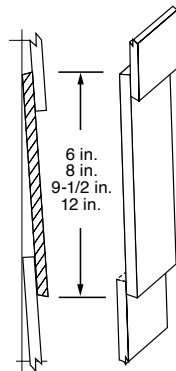

**PANEL SIDING (4 ft. x 8 ft. PANELS) & SOFFIT (16 in. x 16 ft.)**

1/2 in. Old Mill® 808 Striated Groove  
7/16 in. 3/8 in. Groove  
7/16 in. Sturdy Panel  
32 sq. ft. coverage/piece

7/16 in. Old Mill®  
8 in. O.C. Channel Groove - 3/4 in. Groove  
(also available in 4 ft. x 7 ft. and 4 ft. x 9 ft. panels)  
32 sq. ft. coverage/piece

7/16 in. Old Mill®  
12 in. Reverse Board and Batten -  
1-3/16 in. Groove  
32 sq. ft. coverage/piece

7/16 in. Old Mill® Square Edge  
7/16 in. Smooth Square Edge  
32 sq. ft. coverage/piece

**CEDAR SHAKE LAP SIDING (16 ft. LENGTHS)**

Self-Aligning Cedar Shake  
1/2 in. Lap Siding  
12.67 sq. ft. coverage/piece

**BEVEL EDGE LAP SIDING (16 ft. LENGTHS)**

6 in. - 6.67  
8 in. - 9.33  
9-1/2 in. - 11.33  
12 in. - 14.67  
sq. ft. coverage/piece