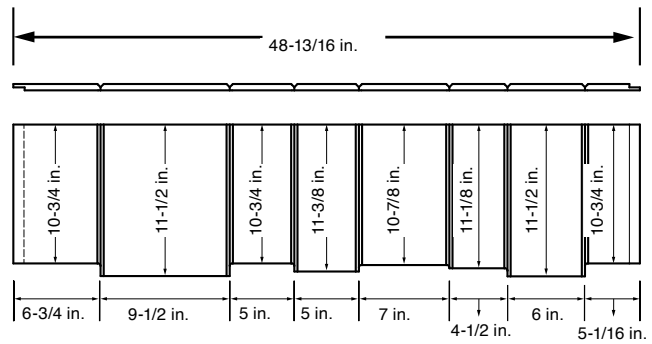

**DESIGNER SHAKE® SIDING (8 ft. LENGTHS)**

**ADOBE™ PANEL SIDING (4 ft. x 8 ft. PANELS)**

Adobe 1/2 in. Panel Siding Shiplap Edge  
32 sq. ft. coverage/piece

**OLD MILL® SHINGLE LAP SIDING**

1/2 in. Old Mill® Shingle Lap  
3.25 sq. ft. coverage/piece