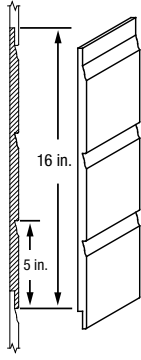

Bevel Edge  
7/16 in. Lap Siding

**SELF-ALIGNING LAP SIDING (16 ft. LENGTHS)**

8 in. - 9.33  
12 in. - 14.67  
sq. ft. coverage/piece

Self-Aligning  
1/2 in. Lap Siding

**SELF-ALIGNING COTTAGE LAP® SIDING (16 ft. LENGTHS)**

4 in. Cottage Lap  
7/8 in. Groove  
1/2 in. Lap Siding  
20 sq. ft. coverage/piece

5 in. Cottage Lap  
7/8 in. Groove  
1/2 in. Lap Siding  
20 sq. ft. coverage/piece

8 in. Cottage Lap  
7/8 in. Groove  
1/2 in. Lap Siding  
20 sq. ft. coverage/piece