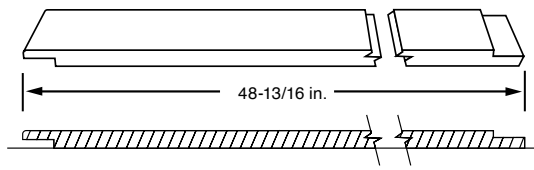

ADOBE™ PANEL SIDING (4 ft. x 8 ft. PANELS)

Adobe 1/2 in. Panel Siding Shiplap Edge
32 sq. ft. coverage/piece