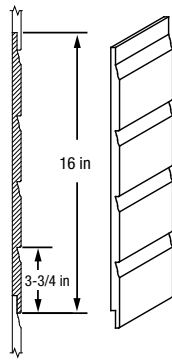

### BEVEL EDGE LAP SIDING

6 in - 6.667  
8 in - 9.33  
9-1/2 in - 11.33  
12 in - 14.667  
sq ft coverage/piece

Bevel Edge  
7/16 in Lap Siding

### SELF-ALIGNING LAP SIDING

8 in - 9.33  
12 in - 14.667  
sq ft coverage/piece

Self-Aligning  
1/2 in Lap Siding

### LAP SIDING (16 ft LENGTHS)

### COTTAGE LAP® 4 IN, 5 IN AND 8 IN TWELVEFOUR, TWELVESIX AND CHANNEL RUSTIC™ SIDING (16 ft LENGTHS)

4 in Cottage Lap  
7/8 in Groove  
1/2 in Lap Siding  
20 sq ft  
coverage/piece

5 in Cottage Lap  
7/8 in Groove  
1/2 in Lap Siding  
20 sq ft  
coverage/piece