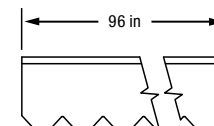

Designer Shake
Octagon
1/2 in Lap Siding
4.5 sq ft coverage/piece