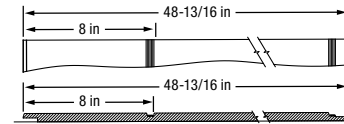

PANEL SIDING (4 ft x 8 ft PANELS)

1/2 in Old Mill® 808 Striated Groove
7/16 in Sturdy Panel - 3/8 in Groove
32 sq ft coverage/piece