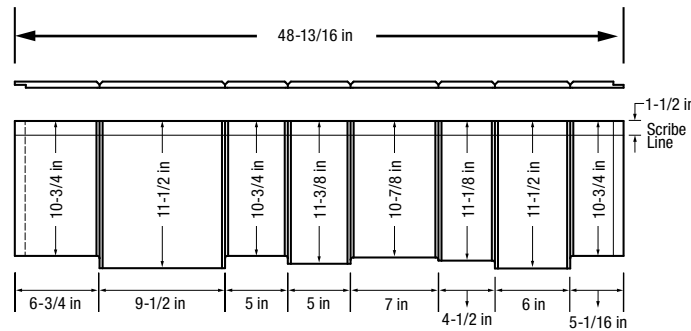

OLD MILL® SHINGLE LAP SIDING

1/2 in Old Mill® Shingle Lap
3.25 sq ft coverage/piece