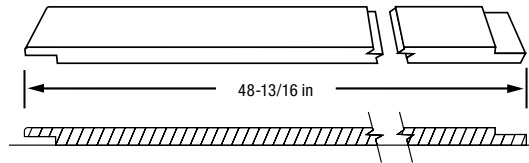

ADOBE™ PANEL SIDING (4 ft x 8 ft PANELS)

Adobe 1/2 in Panel Siding Shiplapped Edge
32 sq ft coverage/piece