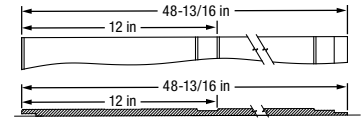

### SURE LOCK™ AND SURE LOCK SIX COTTAGE LAP® SIDING

8 in Sure Lock  
1/2 in Lap Siding  
9.33 sq ft  
coverage/piece

1/2 in Sure Lock Six Cottage Lap  
7/8 in Groove  
1/2 in Lap Siding, 14.667 sq ft  
coverage/piece

### PANEL SIDING (4 ft x 8 ft PANELS)

1/2 in Old Mill® 808 Striated Groove  
7/16 in Sturdy Panel - 3/8 in Groove  
32 sq ft coverage/piece

7/16 in Old Mill®  
8 in O.C. Channel Groove - 3/4 in Groove  
(also available in 4 ft x 7 ft and 4 ft x 9 ft panels)  
32 sq ft coverage/piece