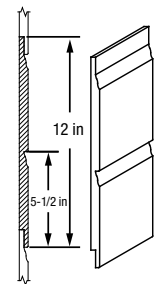

### LAP SIDING (16 ft LENGTHS)

### COTTAGE LAP® 4 IN, 5 IN AND 8 IN TWELVEFOUR, TWELVESIX AND CHANNEL RUSTIC™ SIDING (16 ft LENGTHS)

4 in Cottage Lap  
7/8 in Groove  
1/2 in Lap Siding  
20 sq ft  
coverage/piece

5 in Cottage Lap  
7/8 in Groove  
1/2 in Lap Siding  
20 sq ft  
coverage/piece

8 in Cottage Lap  
7/8 in Groove  
1/2 in Lap Siding  
20 sq ft  
coverage/piece

Channel Rustic  
1 in Groove  
1/2 in Lap Siding  
20 sq ft  
coverage/piece

TwelveFour  
Cottage Lap  
7/8 in Groove  
1/2 in Lap Siding  
14.667 sq ft  
coverage/piece