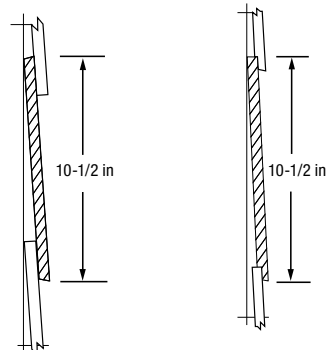

### CEDAR SHAKE LAP SIDING

Bevel Edge  
Cedar Shake  
7/16 in Lap Siding  
12.66 sq ft  
coverage/piece

Self-Aligning  
Cedar Shake  
1/2 in Lap Siding  
12.66 sq ft  
coverage/piece

### BEVEL EDGE LAP SIDING

6 in - 6.667  
8 in - 9.33  
9-1/2 in - 11.33  
12 in - 14.667  
sq ft coverage/piece

Bevel Edge  
7/16 in Lap Siding

### REVERSIBLE TRIM (16 ft LENGTHS)