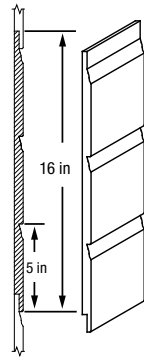

5 in Cottage Lap
7/8 in Groove
1/2 in Lap Siding
20 sq ft
coverage/piece