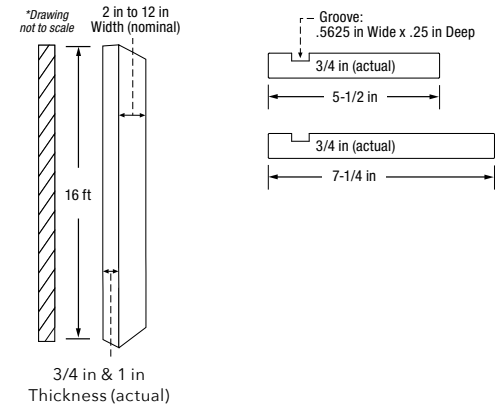

REVERSIBLE TRIM (16 ft LENGTHS)