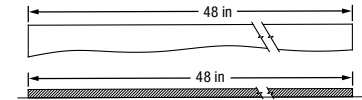

7/16 in Old Mill® Square Edge
7/16 in Smooth Square Edge
32 sq ft coverage/piece