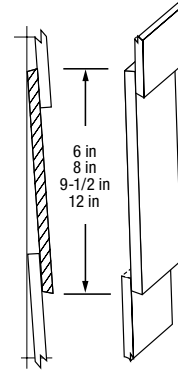

### CEDAR SHAKE LAP SIDING

Bevel Edge  
Cedar Shake  
7/16 in Lap Siding  
12.66 sq ft  
coverage/piece

Self-Aligning  
Cedar Shake  
1/2 in Lap Siding  
12.66 sq ft  
coverage/piece

### BEVEL EDGE LAP SIDING

6 in - 6.667  
8 in - 9.33  
9-1/2 in - 11.33  
12 in - 14.667  
sq ft coverage/piece

Bevel Edge  
7/16 in Lap Siding

7/16 in Old Mill®  
12 in Reverse Board and Batten -  
1-3/16 in Groove  
32 sq ft coverage/piece

7/16 in Old Mill® Square Edge  
7/16 in Smooth Square Edge  
32 sq ft coverage/piece

### REVERSIBLE TRIM (16 ft LENGTHS)