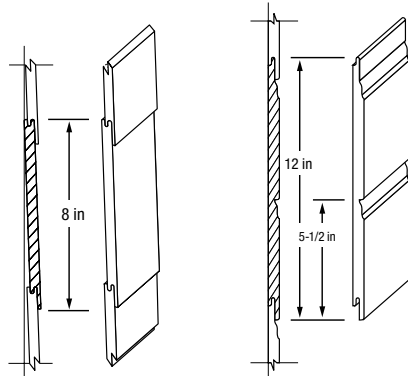

TruWood®

SIDING | TRIM

PRODUCT PROFILES

800.417.3674

TruWoodSiding.com

SURE LOCK™ AND SURE LOCK SIX COTTAGE LAP® SIDING

8 in Sure Lock
1/2 in Lap Siding
9.33 sq ft
coverage/piece

1/2 in Sure Lock Six Cottage Lap
7/8 in Groove
1/2 in Lap Siding, 14.667 sq ft
coverage/piece

PANEL SIDING (4 ft x 8 ft PANELS)