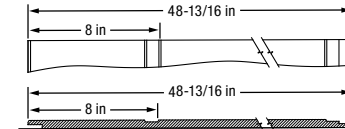

### SURE LOCK™ AND SURE LOCK SIX COTTAGE LAP® SIDING

8 in Sure Lock  
1/2 in Lap Siding  
9.33 sq ft  
coverage/piece

1/2 in Sure Lock Six Cottage Lap  
7/8 in Groove  
1/2 in Lap Siding, 14.667 sq ft  
coverage/piece

### PANEL SIDING (4 ft x 8 ft PANELS)

1/2 in Old Mill® 808 Striated Groove  
7/16 in Sturdy Panel - 3/8 in Groove  
32 sq ft coverage/piece

7/16 in Old Mill®  
8 in O.C. Channel Groove - 3/4 in Groove  
(also available in 4 ft x 7 ft and 4 ft x 9 ft panels)  
32 sq ft coverage/piece