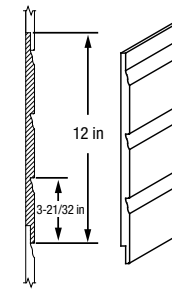

### COTTAGE LAP® 4 IN, 5 IN AND 8 IN TWELVEFOUR, TWELVESIX AND CHANNEL RUSTIC™ SIDING (16 ft LENGTHS)

4 in Cottage Lap  
7/8 in Groove  
1/2 in Lap Siding  
20 sq ft  
coverage/piece

5 in Cottage Lap  
7/8 in Groove  
1/2 in Lap Siding  
20 sq ft  
coverage/piece

8 in Cottage Lap  
7/8 in Groove  
1/2 in Lap Siding  
20 sq ft  
coverage/piece

Channel Rustic  
1 in Groove  
1/2 in Lap Siding  
20 sq ft  
coverage/piece

TwelveFour  
Cottage Lap  
7/8 in Groove  
1/2 in Lap Siding  
14.667 sq ft  
coverage/piece