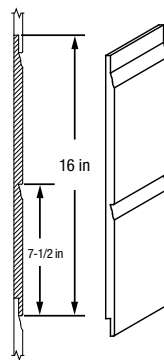

### LAP SIDING (16 ft LENGTHS)

### COTTAGE LAP® 4 IN, 5 IN AND 8 IN TWELVEFOUR, TWELVESIX AND CHANNEL RUSTIC™ SIDING (16 ft LENGTHS)

4 in Cottage Lap  
7/8 in Groove  
1/2 in Lap Siding  
20 sq ft  
coverage/piece

5 in Cottage Lap  
7/8 in Groove  
1/2 in Lap Siding  
20 sq ft  
coverage/piece