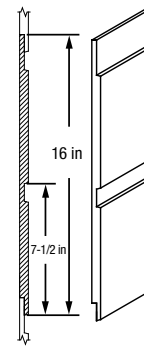

Channel Rustic
1 in Groove
1/2 in Lap Siding
20 sq ft
coverage/piece